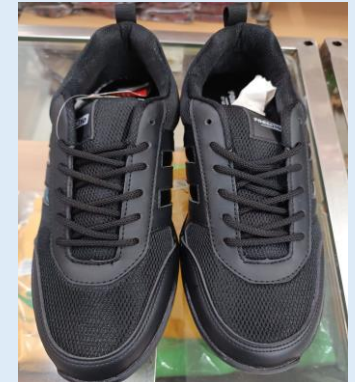

Beige Trousers
(Boys only)

Beige Skirt with Stockings
(Girls only)

Jacket

Half Sleeves Sweater

Socks

Belt

Shoes

Salwan Public School
Gurugram

Winter Uniform

Classes – IX to XII

Blue Shirts -Full Sleeves
(Boys)

Beige Trousers
(Boys)

Blue Full Sleeves Kurti
(Girls)

Beige Plazo
(Girls)

Half Sleeves Sweater
(Boys & Girls)

Blazer
(Boys & Girls)

Socks

Belt

Shoes